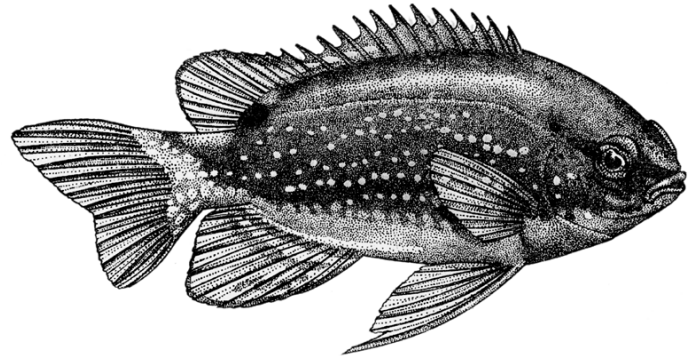

BLUE-DEVIL DAMSELFISH
Chrysiptera cyanea