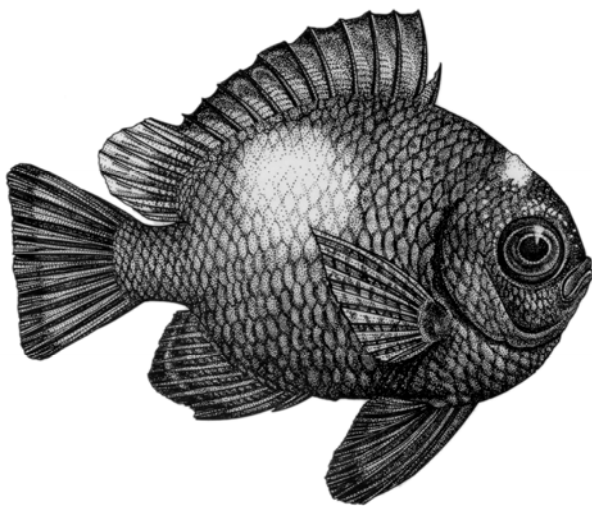

HAWAIIAN DASCYLLUS
‘ālo‘ilo
Dascyllus albisella