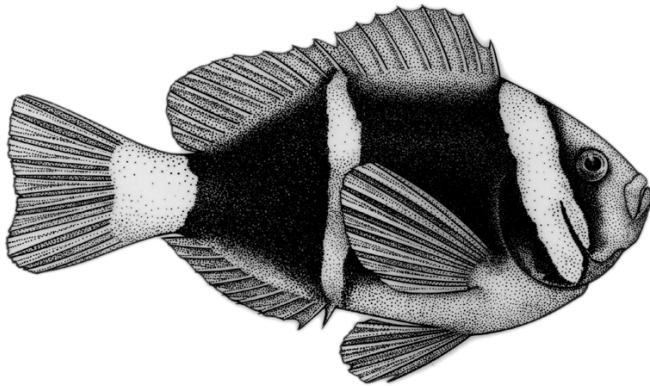

DAMSELFISHES
Family Pomacentridae

ANEMONEFISH
Amphiprion sp.